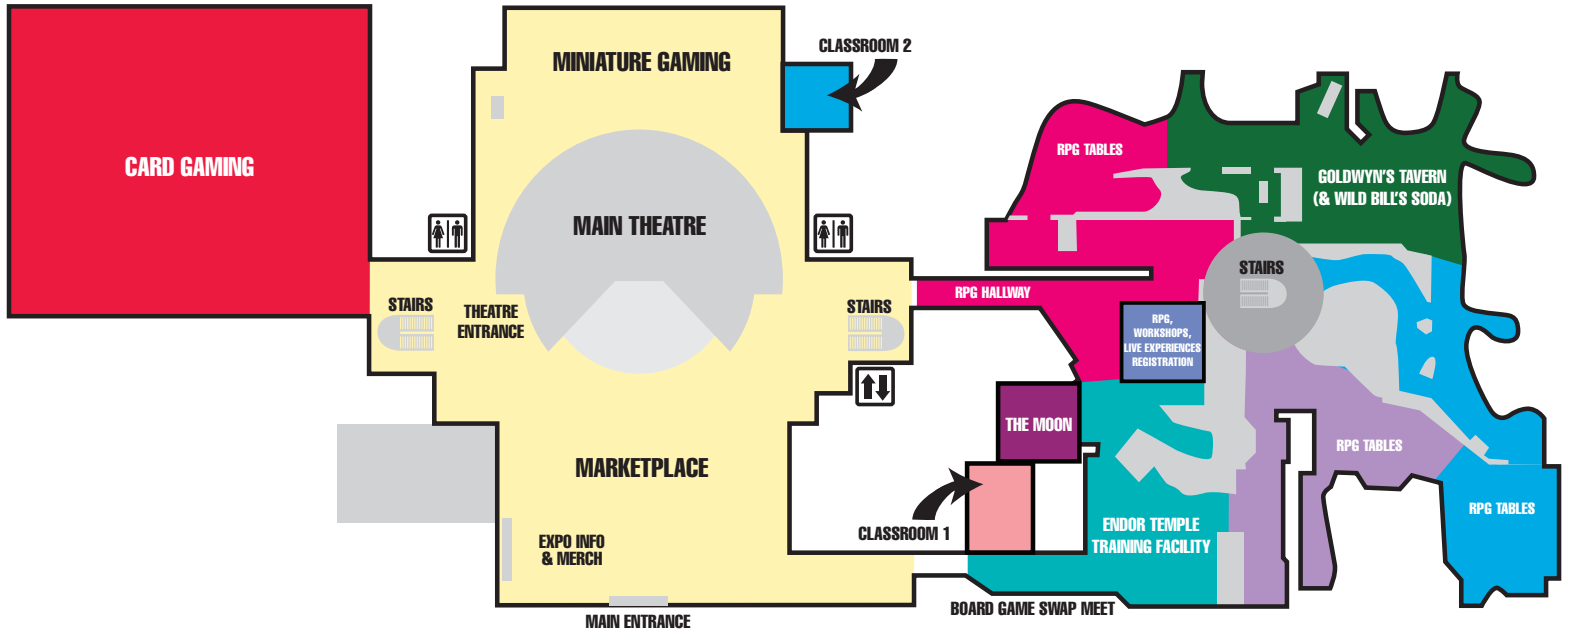

Available all day. Located on the Second Floor.

Board Game Swap

Bring a board game you're ready to part with, take home something new. It's that simple. One player's dusty shelf-dweller is another player's golden find. No cost, just bring a game and leave with a fresh adventure.

Sunday 11am to 3pm. Endor Temple Training Facility

Board Game Freeplay

Our extensive board game library is available for you and your friends to enjoy.

Available all day, located on Second Floor.

Playtesting

All playtesting games can be found on the 2nd floor in the board games area opposite the board game library.

First Floor

Second Floor

Third Floor