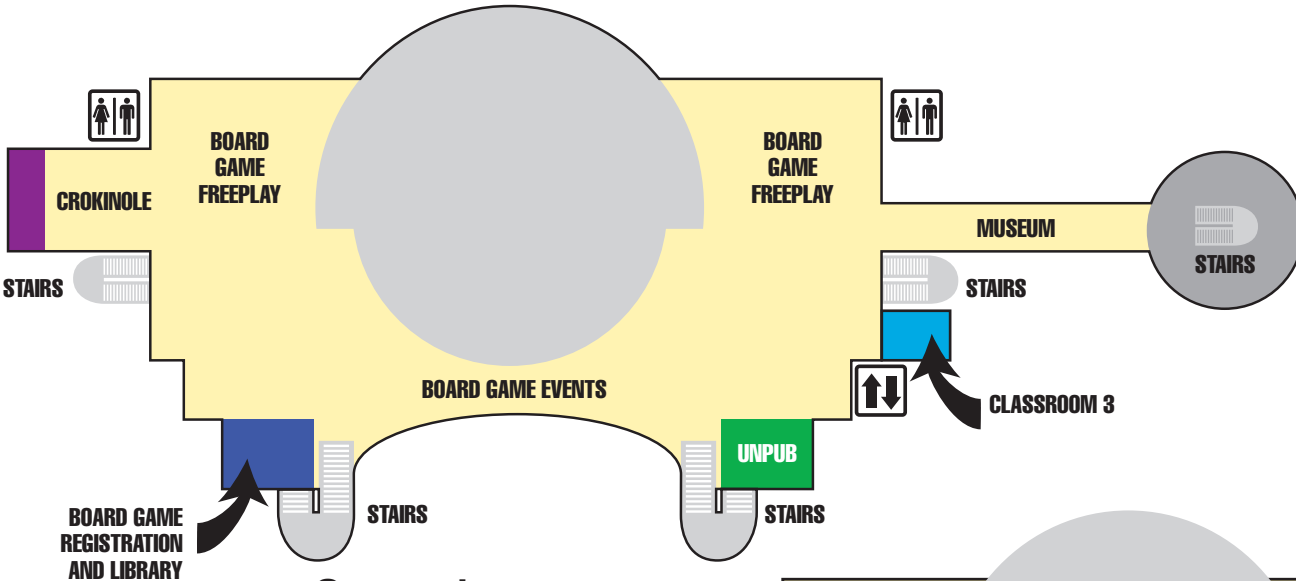

Available all day. Located on the Second Floor.

Board Game Swap

Bring a board game you're ready to part with, take home something new. It's that simple. One player's dusty shelf-dweller is another player's golden find. No cost, just bring a game and leave with a fresh adventure.

Sunday 11am to 3pm. Endor Temple Training Facility

Board Game Freeplay

Our extensive board game library is available for you and your friends to enjoy.

Available all day, located on Second Floor.

Playtesting

All playtesting games can be found on the 2nd floor in the board games area opposite the board game library.

First Floor

Second Floor

Third Floor